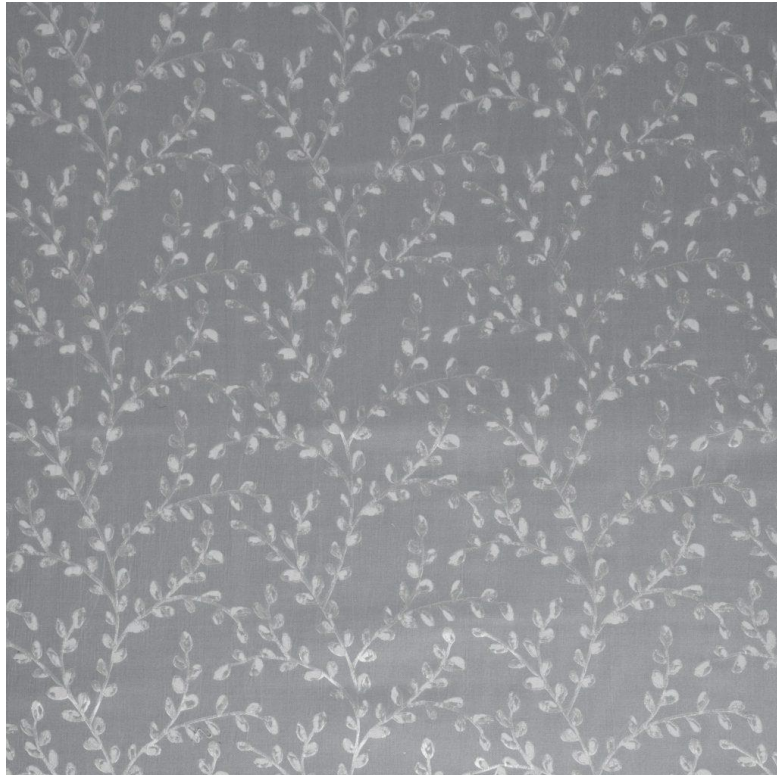

Fabrics *etc.* curtains & sofa specialists

Remini Collection