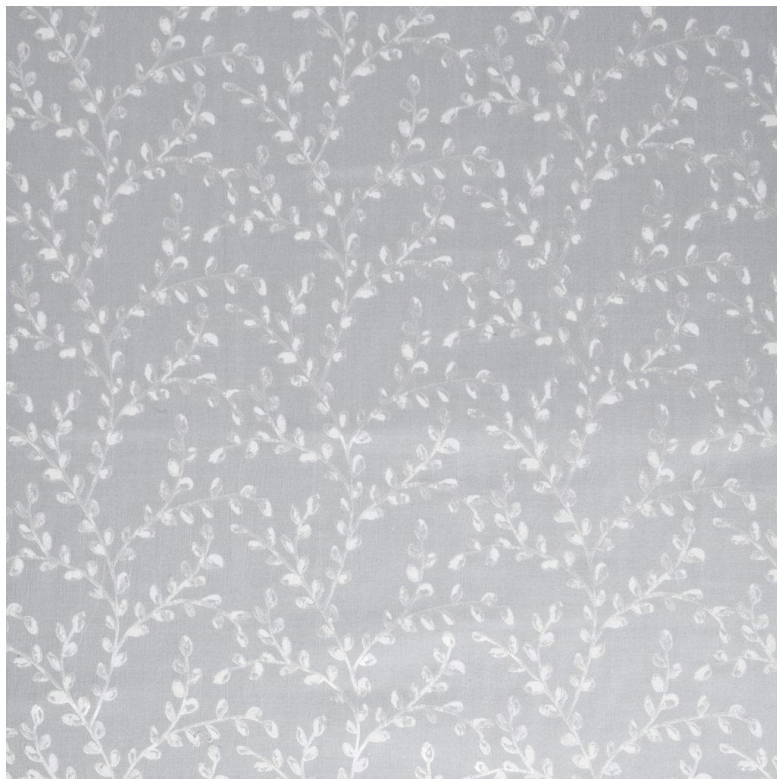

Fabrics *etc.* curtains & sofa specialists

Remini Collection