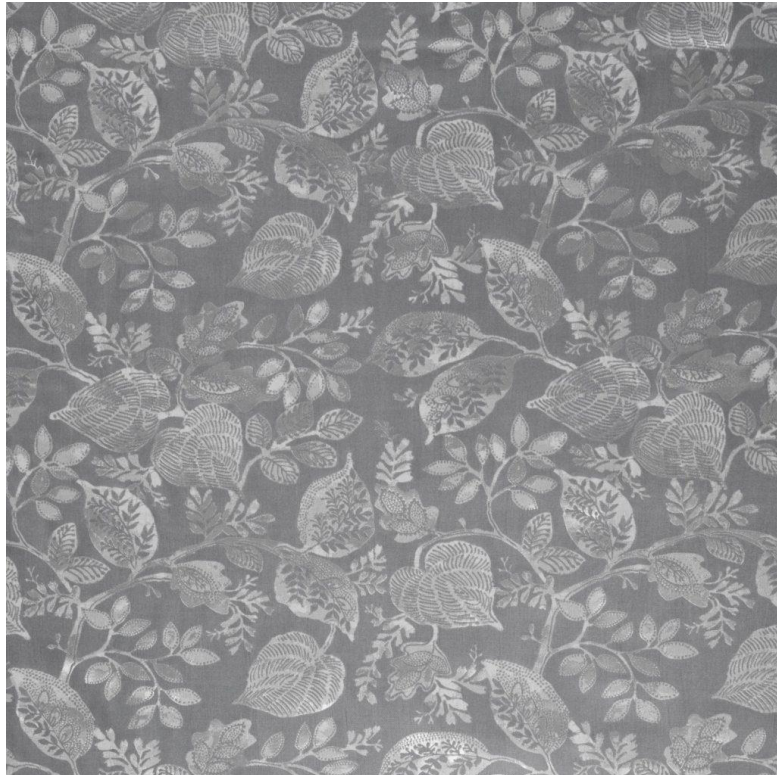

Fabrics *etc.* curtains & sofa specialists

Remini Collection